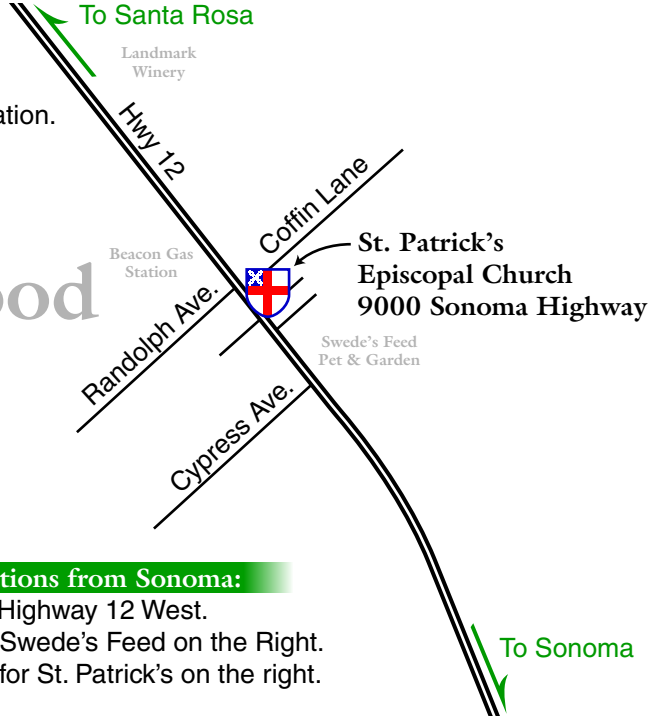

Directions from Santa Rosa:

Take Highway 12 East.
Pass Landmark Winery at Left.
Slow after passing Beacon Gas Station.
Look for St. Patrick's on the left.

Kenwood

Directions from Sonoma:

Take Highway 12 West.
Pass Swede's Feed on the Right.
Look for St. Patrick's on the right.